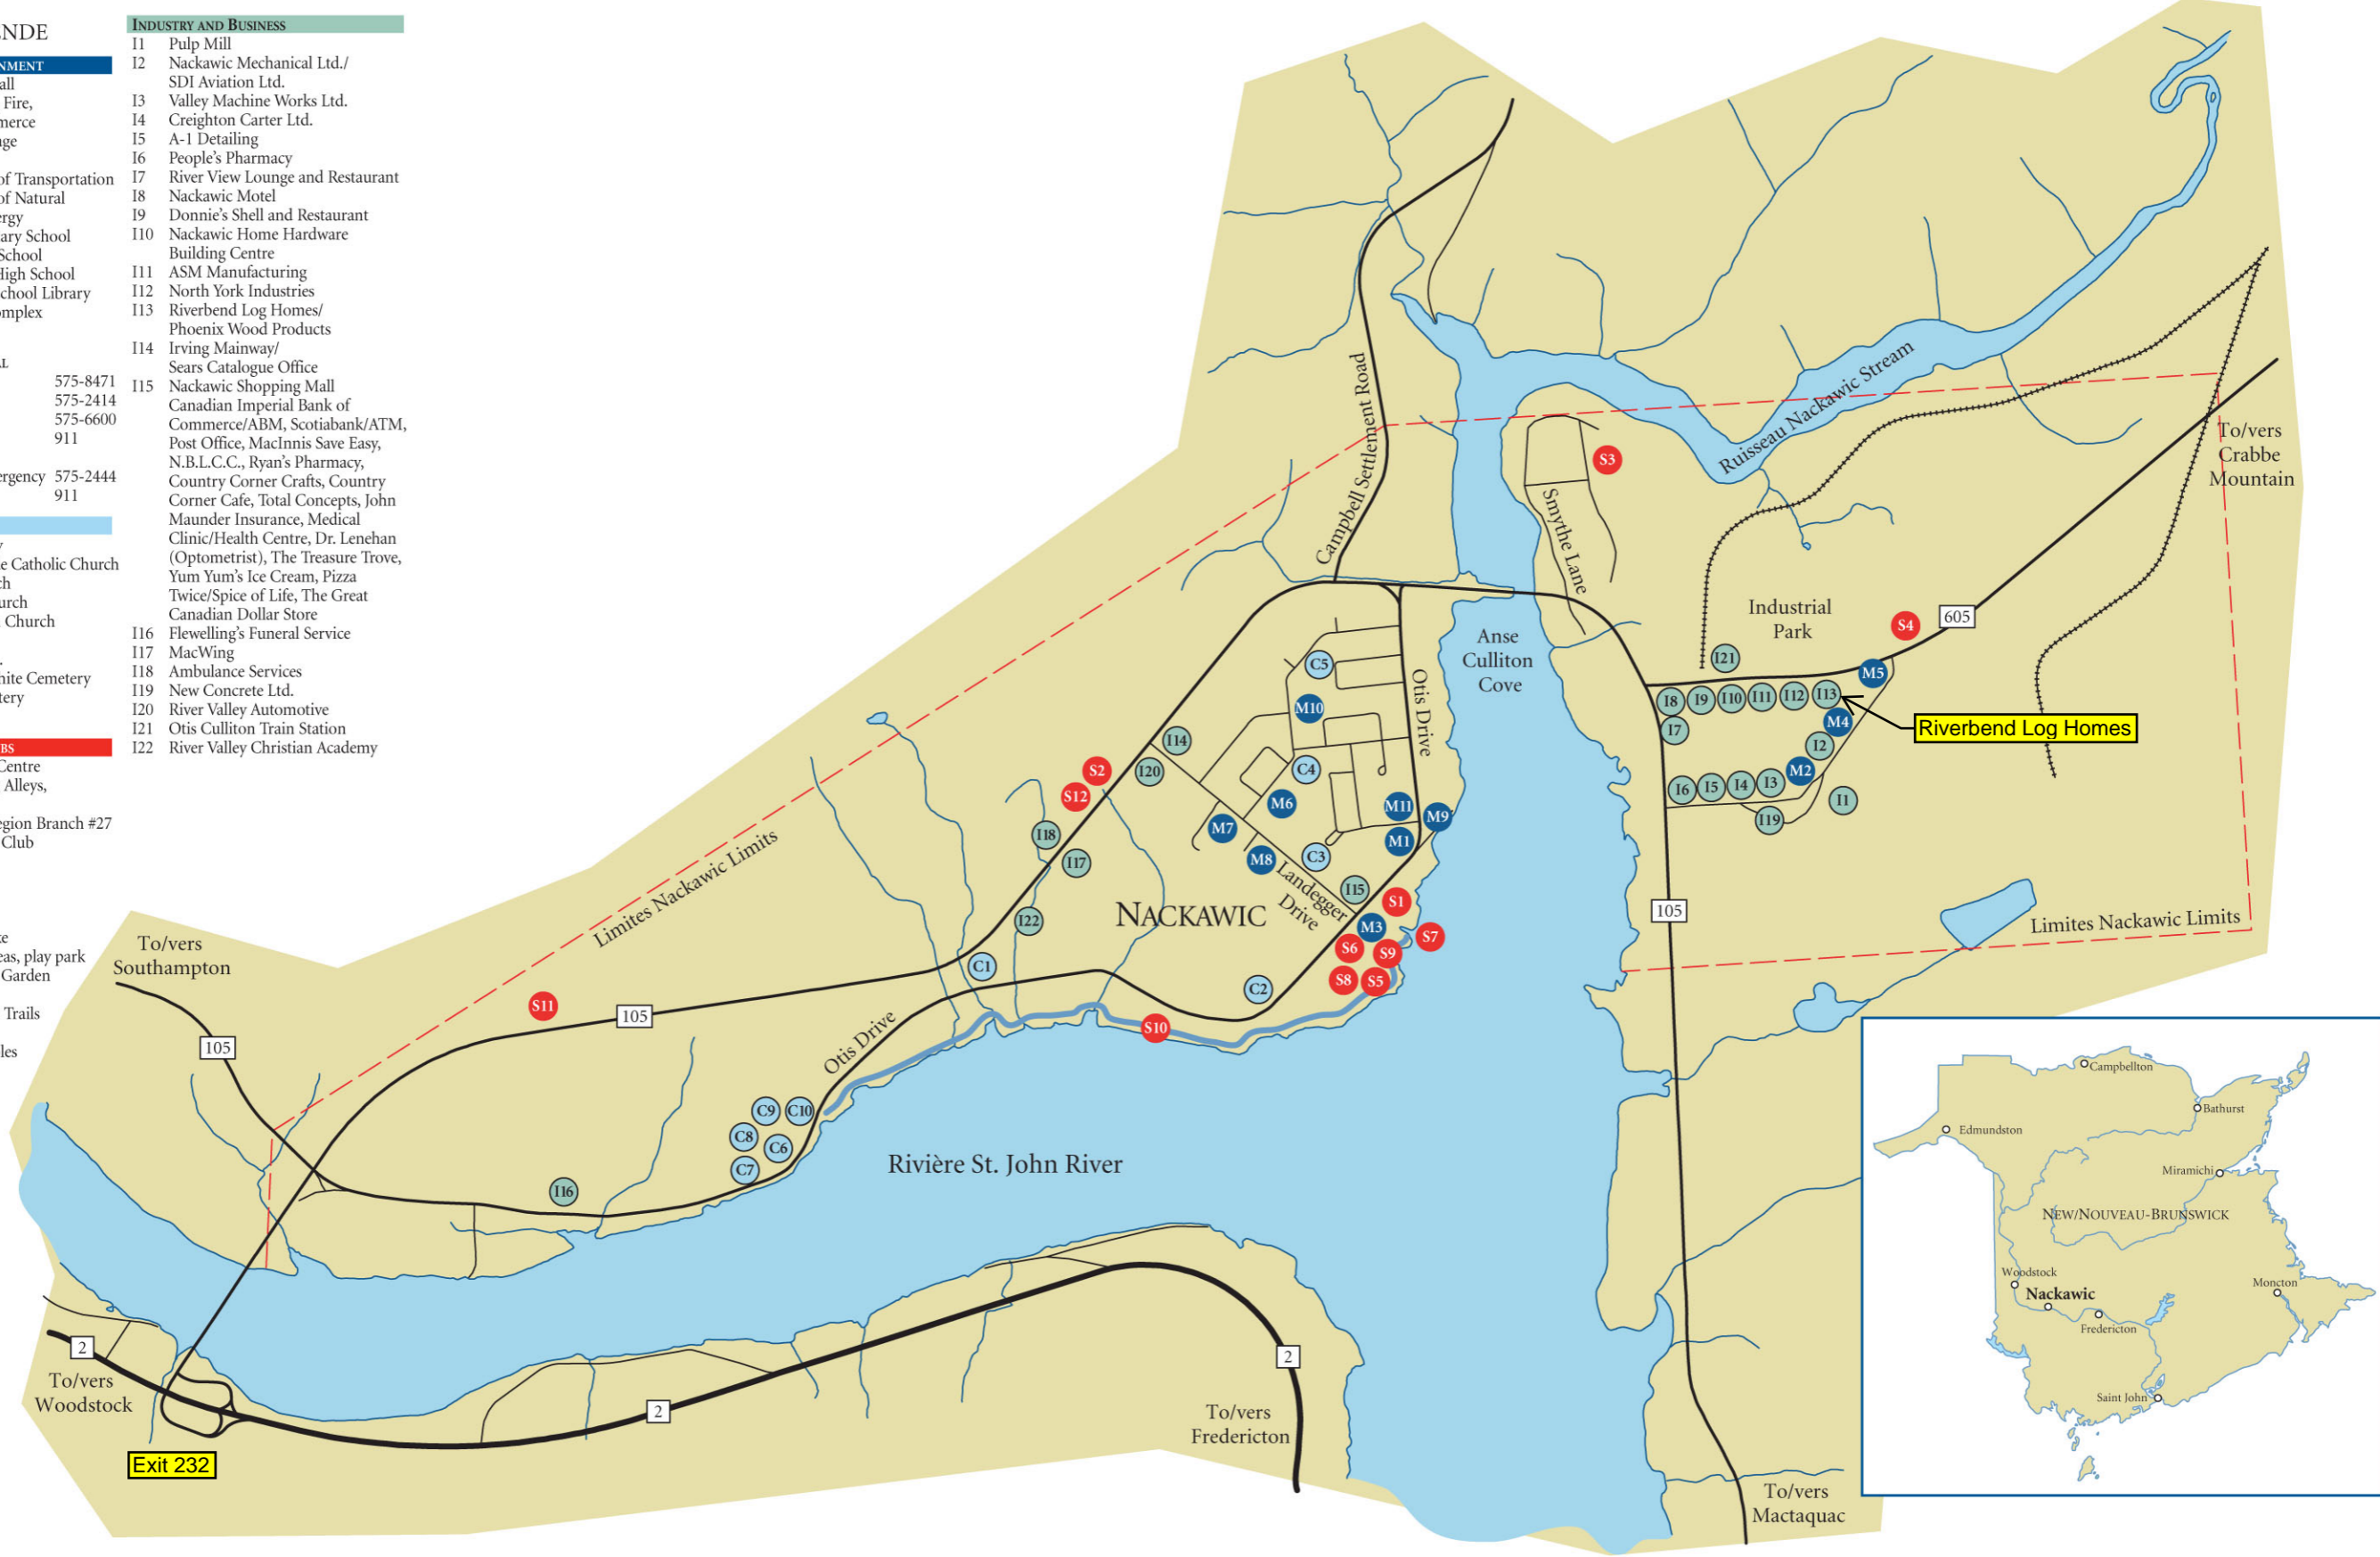

## CHURCHES

- C1 Sure Life Assembly
- C2 Sts. Simon and Jude Catholic Church
- C3 Kirk United Church
- C4 United Baptist Church
- C5 St. John's Anglican Church
- C6 Wesleyan Church
- C7 Otis Cemetery Inc.
- C8 Calder and Cronkhite Cemetery
- C9 MacFarlane Cemetery
- C10 Munro Cemetery

## SPORTS AND SERVICE CLUBS

- S1 Lion's Recreation Centre  
Nackawic Bowling Alleys,  
Lion's Club
- S2 Royal Canadian Legion Branch #27
- S3 Golf and Country Club
- S4 Curling Club
- S5 Ball Fields
- S6 Tennis Courts
- S7 Boat Docks
- S8 World's Largest Axe  
Rest and picnic areas, play park  
International Tree Garden
- S9 International Tree Garden
- S10 Walking Trail
- S11 Cross Country Ski Trails  
and warming hut
- S12 LTDD Riding Stables

## INDUSTRY AND BUSINESS

- I1 Pulp Mill
- I2 Nackawic Mechanical Ltd./  
SDI Aviation Ltd.
- I3 Valley Machine Works Ltd.
- I4 Creighton Carter Ltd.
- I5 A-1 Detailing
- I6 People's Pharmacy
- I7 River View Lounge and Restaurant
- I8 Nackawic Motel
- I9 Donnie's Shell and Restaurant
- I10 Nackawic Home Hardware  
Building Centre
- I11 ASM Manufacturing
- I12 North York Industries
- I13 Riverbend Log Homes/  
Phoenix Wood Products
- I14 Irving Mainway/  
Sears Catalogue Office
- I15 Nackawic Shopping Mall  
Canadian Imperial Bank of  
Commerce/ABM, Scotiabank/ATM,  
Post Office, MacInnis Save Easy,  
N.B.L.C.C., Ryan's Pharmacy,  
Country Corner Crafts, Country  
Corner Cafe, Total Concepts, John  
Maunder Insurance, Medical  
Clinic/Health Centre, Dr. Lenehan  
(Optometrist), The Treasure Trove,  
Yum Yum's Ice Cream, Pizza  
Twice/Spice of Life, The Great  
Canadian Dollar Store
- I16 Flewelling's Funeral Service
- I17 MacWing
- I18 Ambulance Services
- I19 New Concrete Ltd.
- I20 River Valley Automotive
- I21 Otis Culliton Train Station
- I22 River Valley Christian Academy